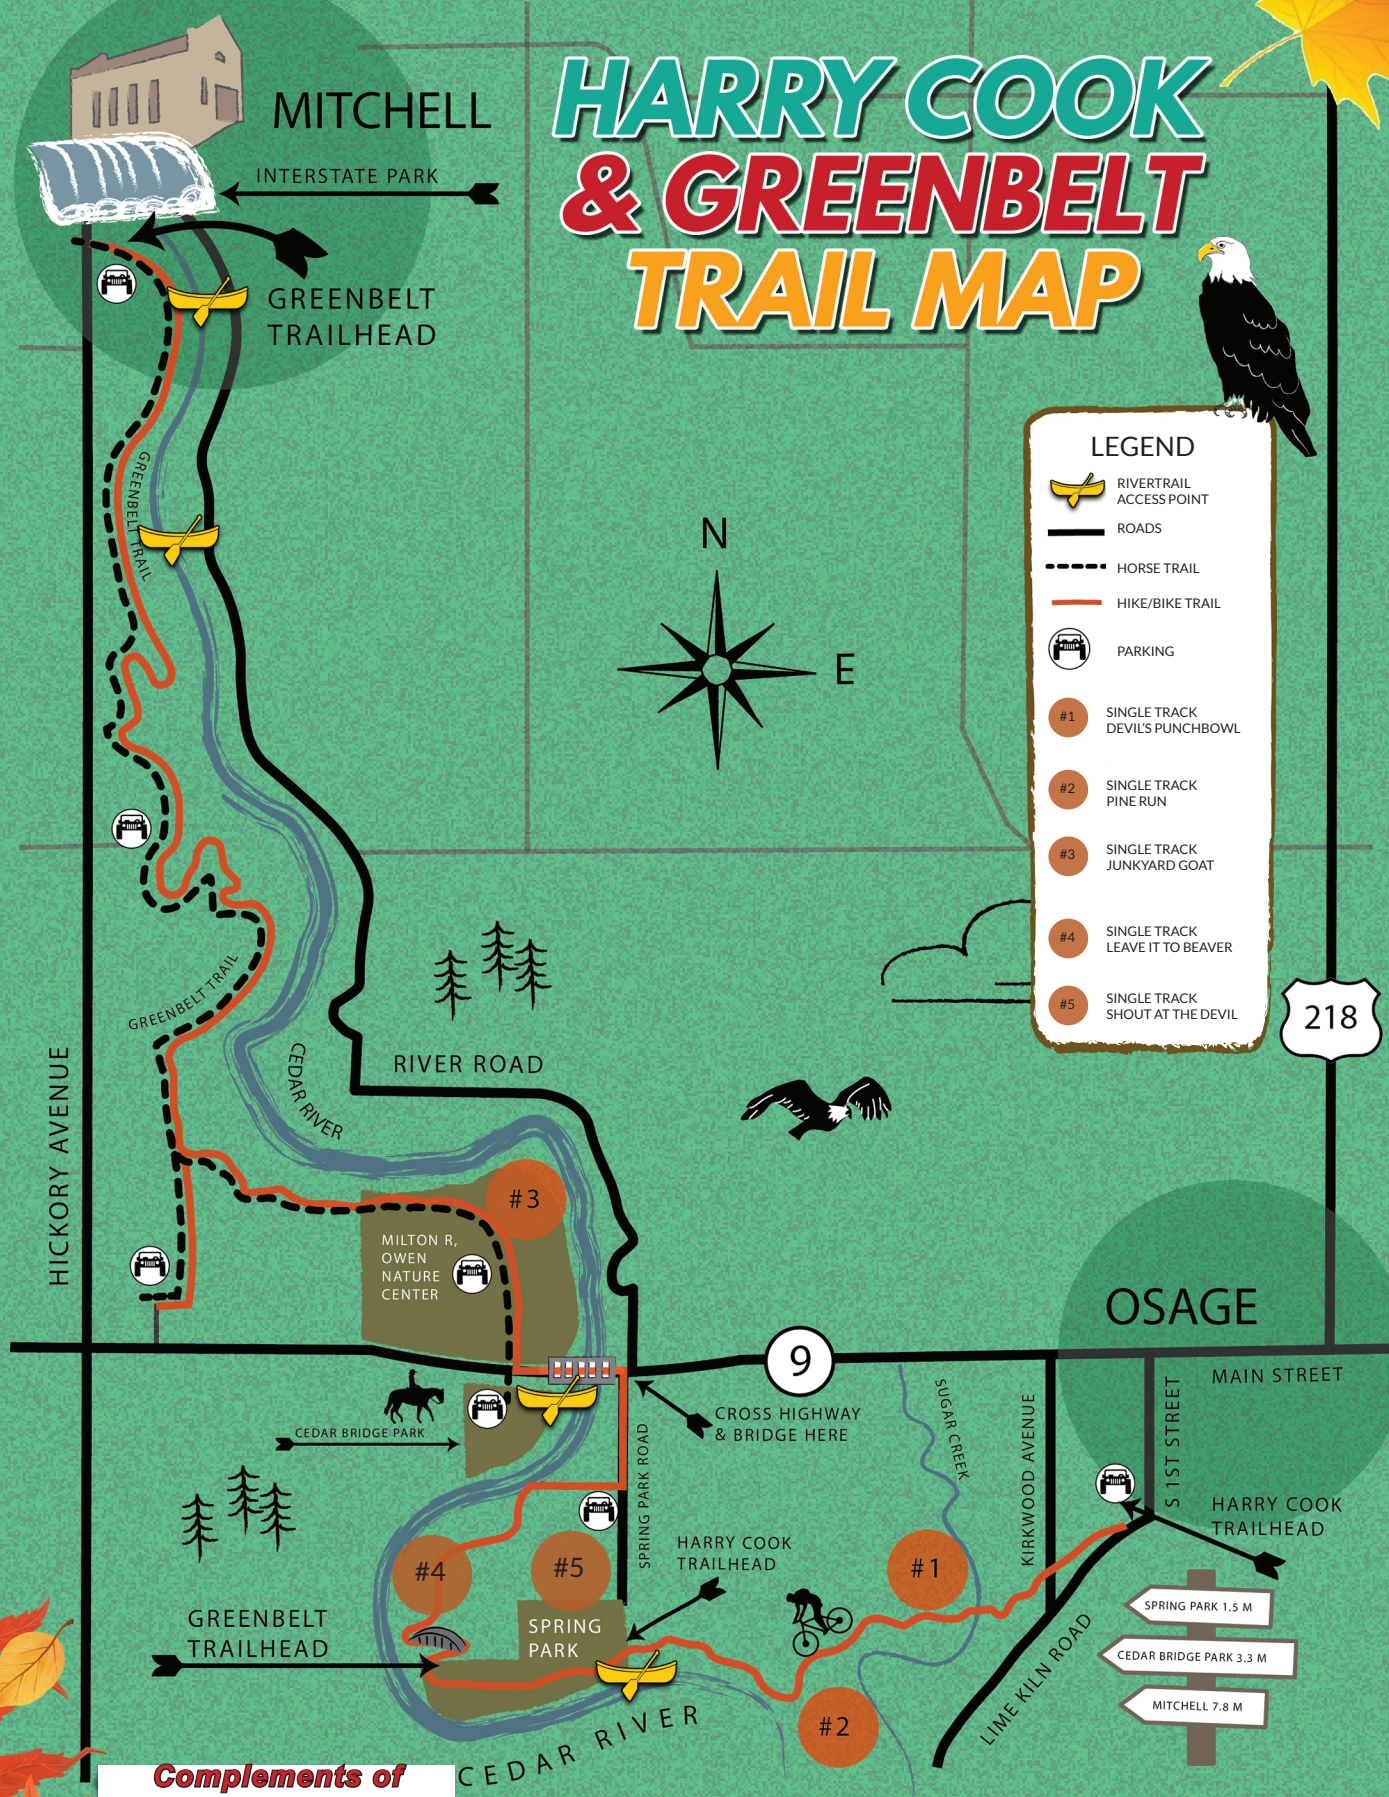

# HARRY COOK & GREENBELT TRAIL MAP

**LEGEND**

- RIVERTRAIL ACCESS POINT
- ROADS
- HORSE TRAIL
- HIKE/BIKE TRAIL
- PARKING
- #1 SINGLE TRACK DEVILS PUNCHBOWL
- #2 SINGLE TRACK PINE RUN
- #3 SINGLE TRACK JUNKYARD GOAT
- #4 SINGLE TRACK LEAVE IT TO BEAVER
- #5 SINGLE TRACK SHOUT AT THE DEVIL

*Complements of Jessica Voight*