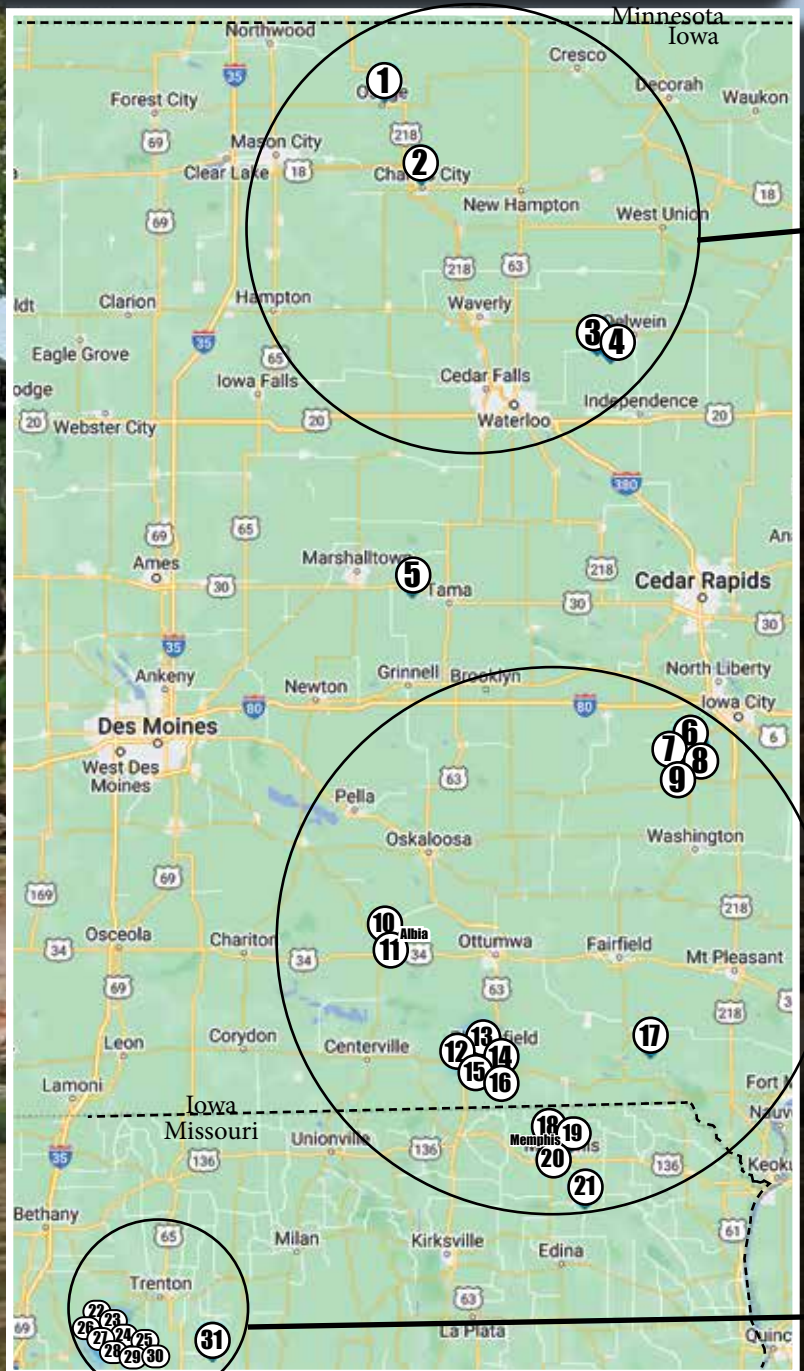

| # | BUSINESS | TOWN | PAGE |
|----|---------------------------------|--------------|------|
| 1 | Kountry Kupboard | Osage | 61 |
| 2 | The Rustic Corner | Charles City | 55 |
| 3 | Carter Discount Grocery | Fairbank | 61 |
| 4 | Yoder's Discount Grocery | Hazleton | 61 |
| 5 | Country Variety | Montour | 61 |
| 6 | HWY 1 Discount | Kalona | 54 |
| 7 | Golden Delight Bakery&Gifts | Kalona | 57 |
| 8 | Community Country Store Annex | Kalona | 58 |
| 9 | Stitch-N-Sew Cottage | Kalona | 56 |
| 10 | Cindy's New To You Thrift Store | Albia | 54 |
| 11 | R Place | Albia | 54 |
| 12 | Country Side Grocery | Bloomfield | 58 |
| 13 | 2nd Chances | Bloomfield | 55 |
| 14 | The Red Shed | Bloomfield | 61 |
| 15 | Yoder's Kountry Korner & Bakery | Bloomfield | 57 |
| 16 | L & M Country Store | Bloomfield | 60 |
| 17 | Greef General Store | Keosauqua | 55 |
| 18 | Gene's Surplus | Memphis | 55 |
| 19 | New 4 You | Memphis | 55 |
| 20 | Country View Store | Memphis | 59 |
| 21 | Zimmerman's Store | Rutledge | 60 |
| 22 | Jamesport Sales & Surplus | Jamesport | 54 |
| 23 | Farmhouse Collection | Jamesport | 56 |
| 24 | The Collection Wine & Gifts | Jamesport | 56 |
| 25 | Shearwood Fabrics | Jamesport | 56 |