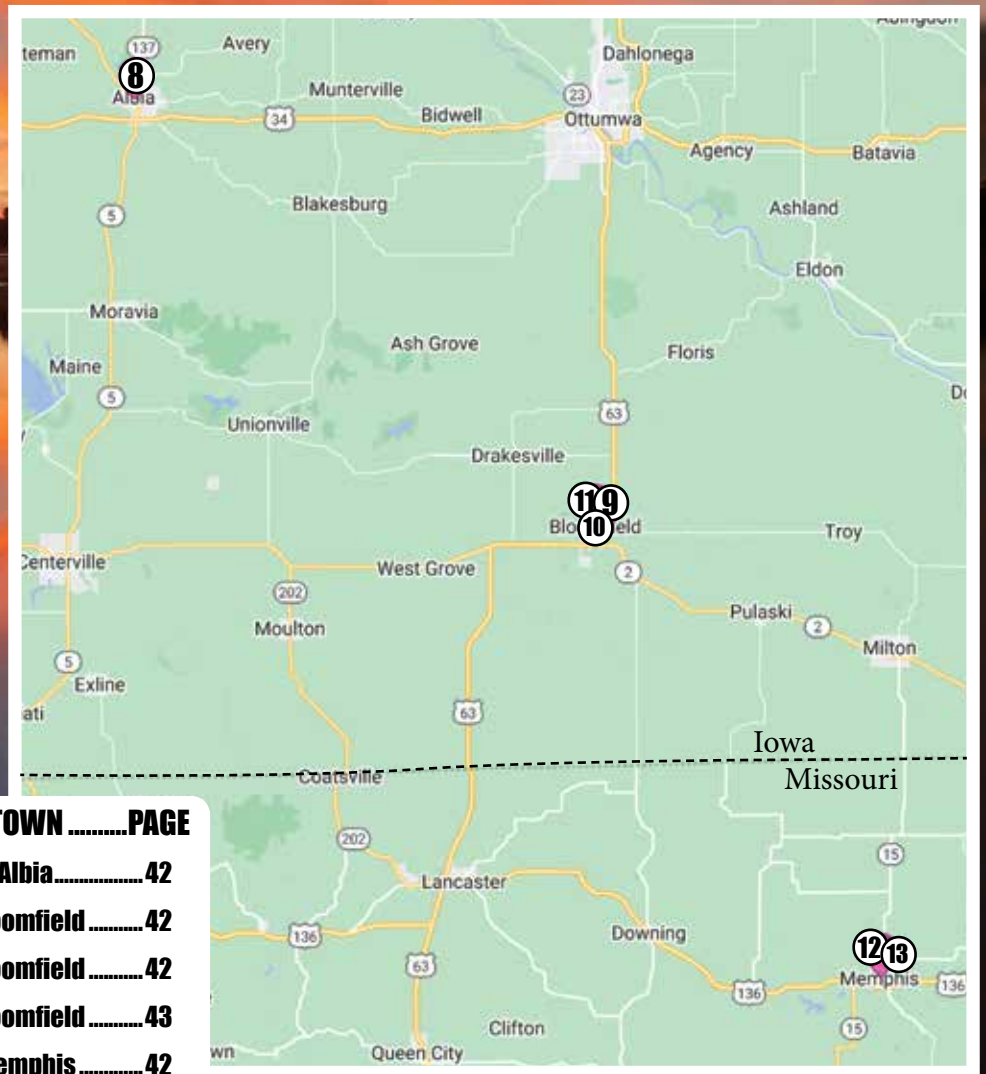

PROFESSIONAL SERVICES

#	BUSINESS	TOWN	PAGE
8	H Cleaning Services	Albia	42
9	Lynch Realty	Bloomfield	42
10	Lynch Law Office & Abstracting.....	Bloomfield	42
11	Hastings Meat Processing	Bloomfield	43
12	Community Bank of Memphis	Memphis	42
13	Post Chiropractic (Dr. Tessa Post) ..	Memphis	43
	Sutherland Printing	Montezuma, IA.....	44
	Pace Arise	Spokane, WA	43