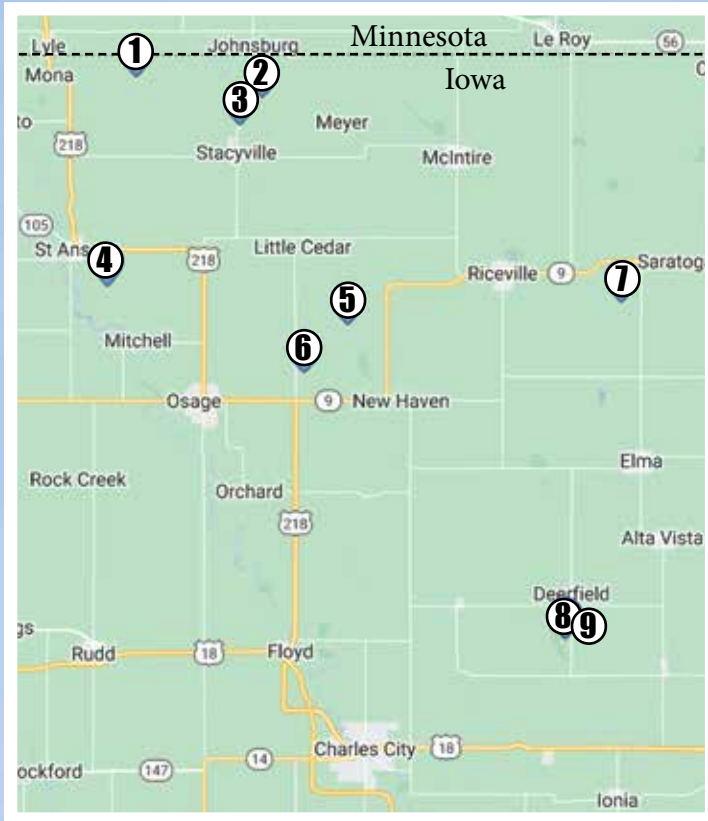

AGRICULTURE

#	BUSINESS	TOWN	PAGE
1	Clearview Ag	St. Ansgar	13
2	Meyerhofer Bagging	Stacyville	10
3	K-1 Cattle Feeders	Stacyville	9
4	Railside Farms	St. Ansgar	10
5	Little Cedar Beef	Osage	9
6	Quality Tires	Osage	11
7	Fir Ridge Harness	Riceville	14
8	Martin's Custom Chopping	Ionia	11
9	Lowland Acres Trucking	Ionia	11