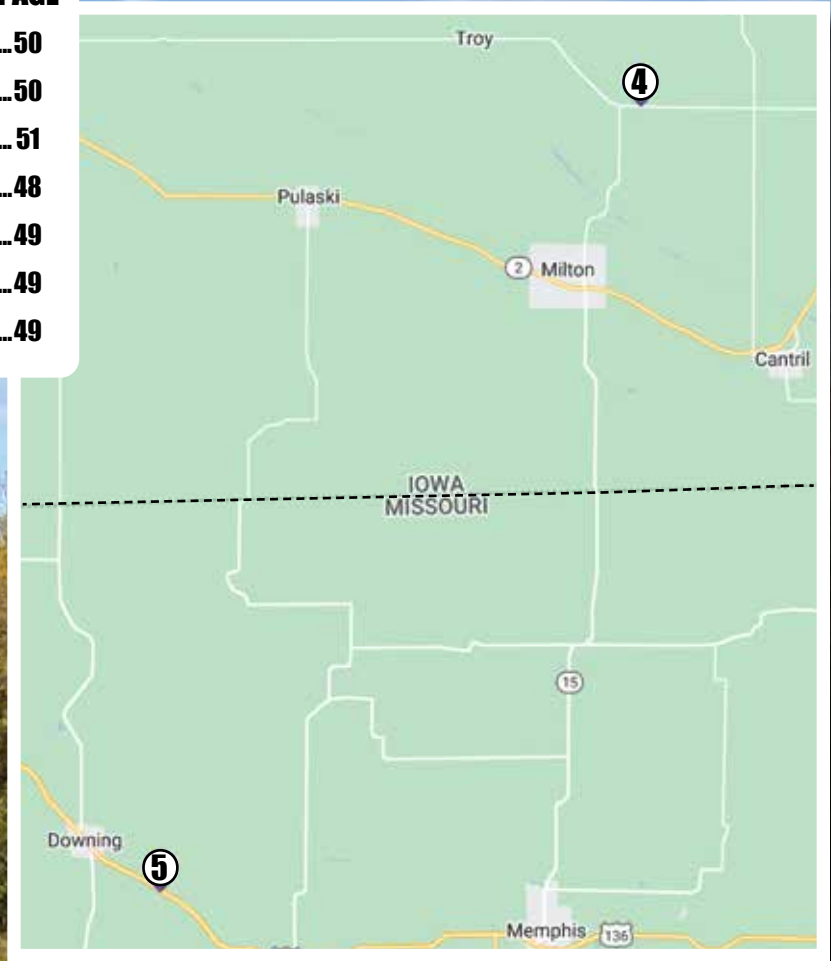

WWW.RADIXHUNTING.COM | 888.276.4072

Ask about our **Getaway Special!**

Book on our website or by calling!

Arbor House Country Inn

We have **5 luxurious rooms and a Cottage!**

The Doddy House is located 10 min. away on a former Amish farm!