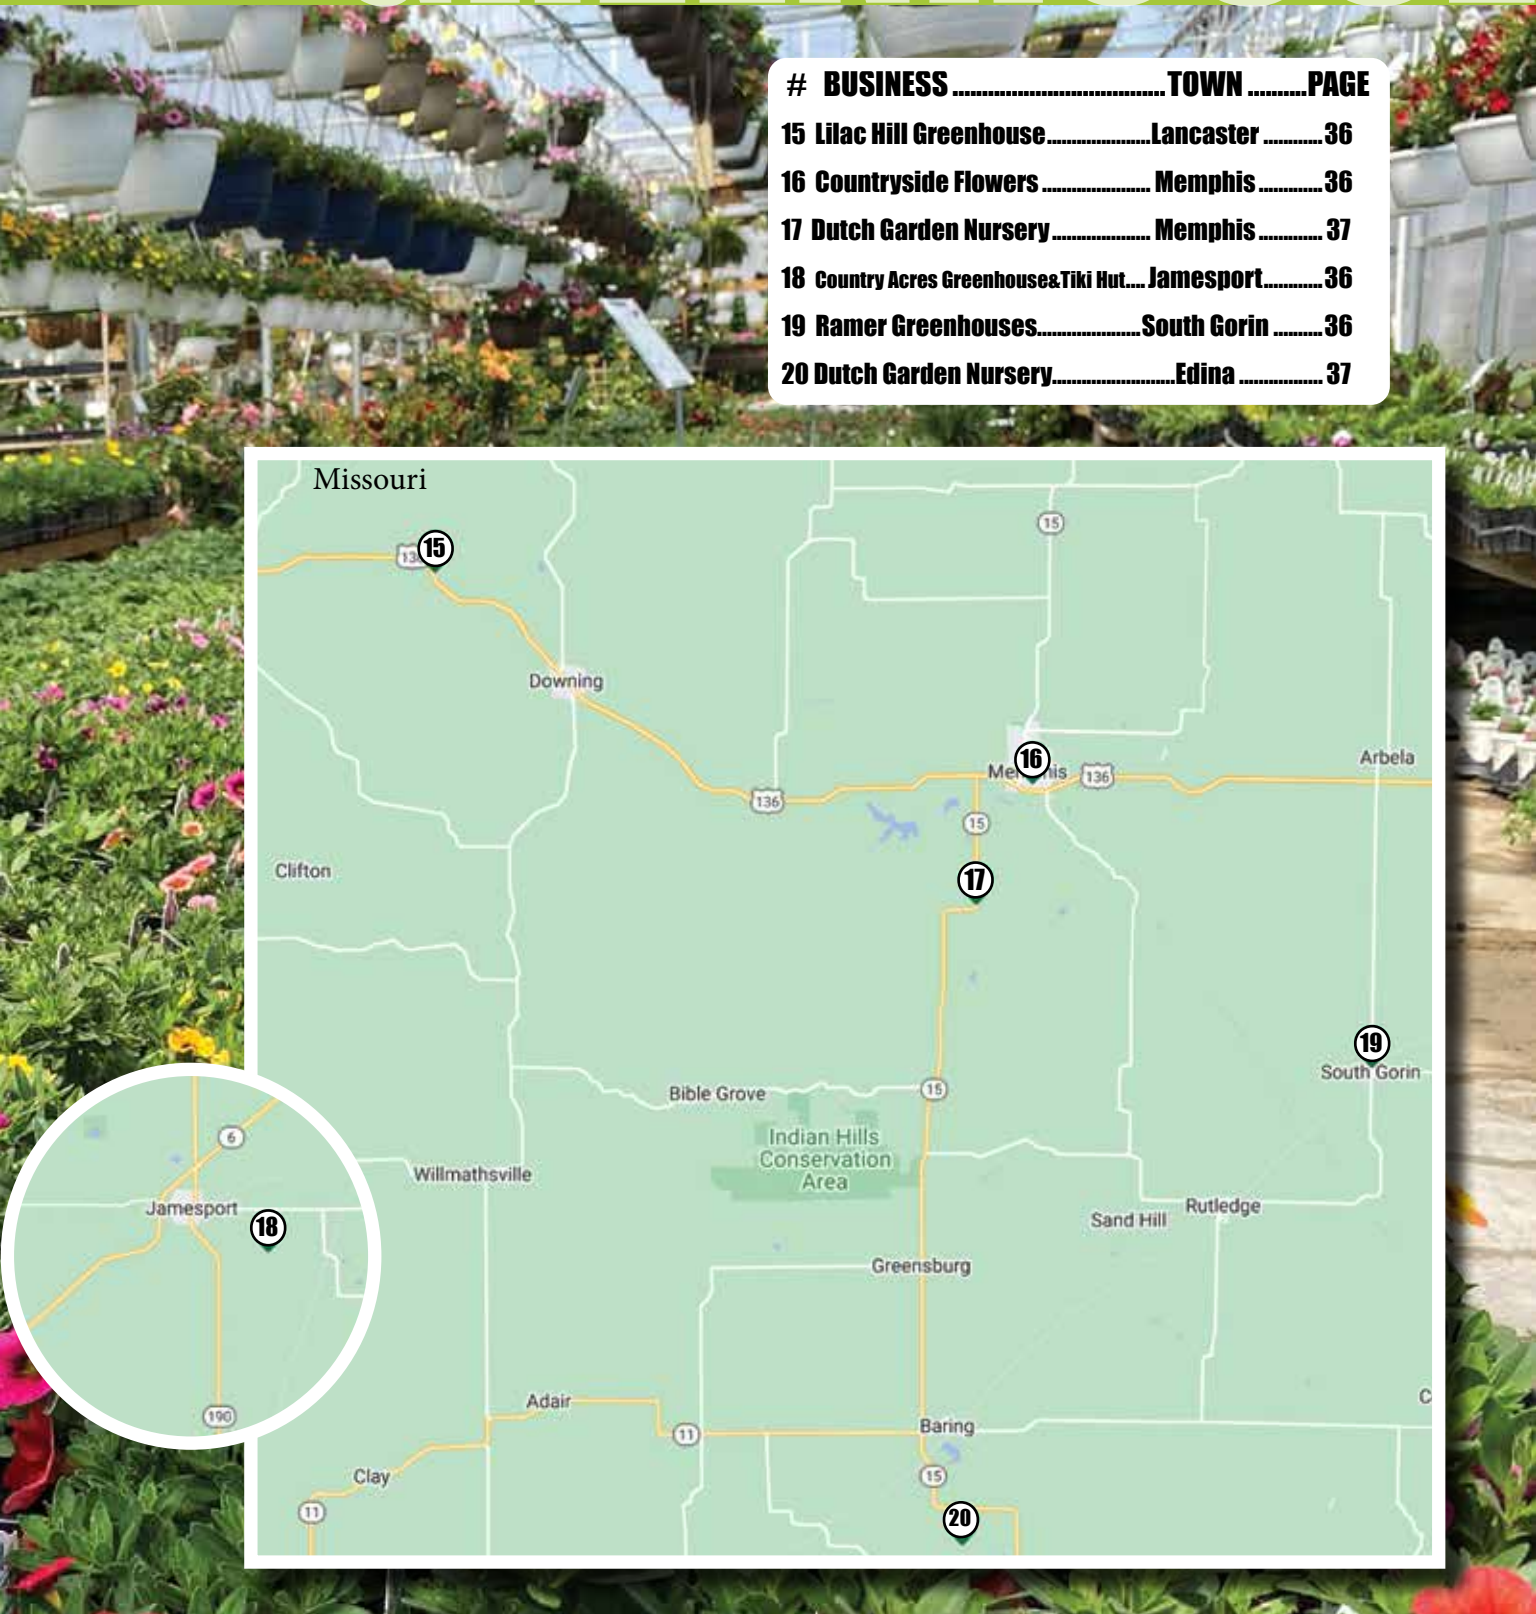

GREENHOUSE

#	BUSINESS	TOWN	PAGE
15	Lilac Hill Greenhouse	Lancaster	36
16	Countryside Flowers	Memphis	36
17	Dutch Garden Nursery	Memphis	37
18	Country Acres Greenhouse&Tiki Hut	Jamesport	36
19	Ramer Greenhouses	South Gorin	36
20	Dutch Garden Nursery	Edina	37