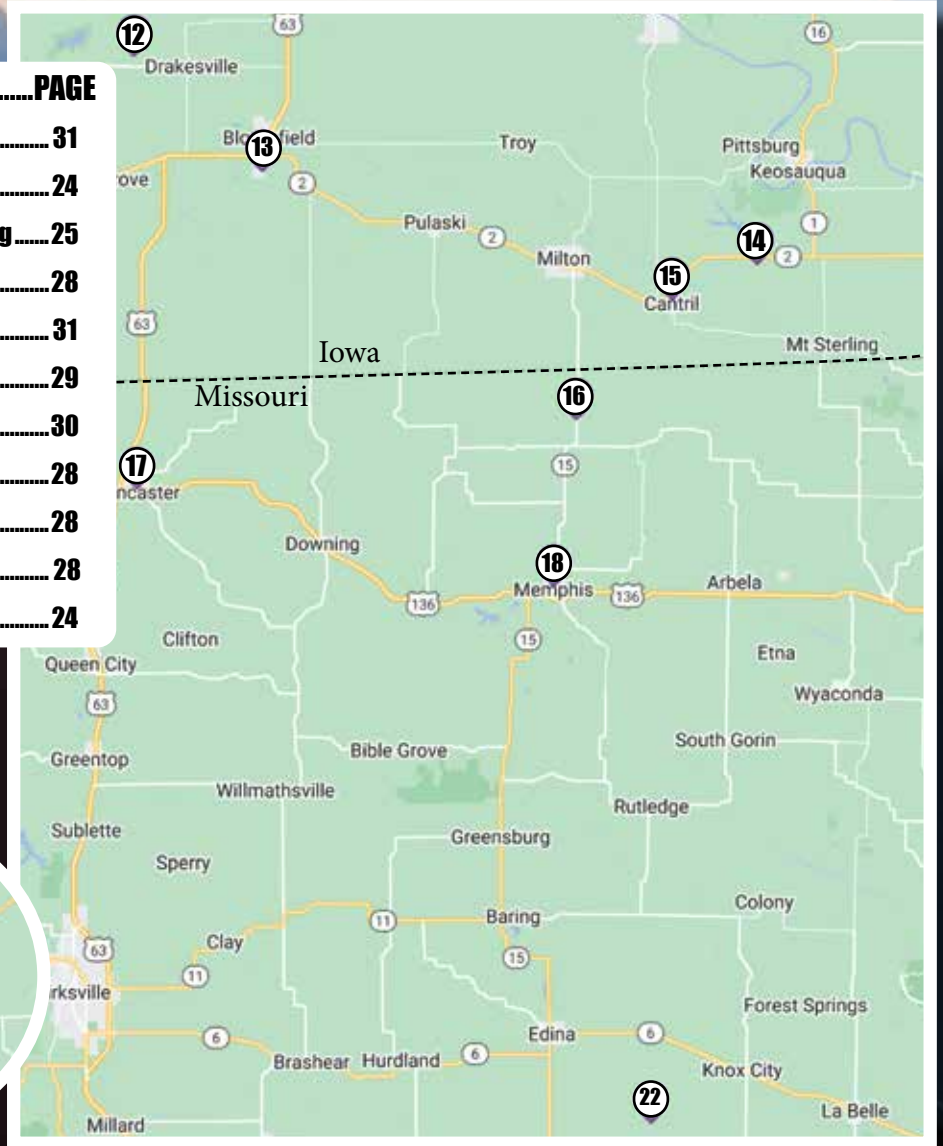

CONSTRUCTION & CONTRACTORS

#	BUSINESS	TOWN	PAGE
12	Kuntryside Cabinets	Drakesville	31
13	Farney Concrete & Const	Bloomfield	24
14	Hoover Rental & Sales	Mount Sterling	25
15	Cantril Lumber	Cantril	28
16	Countryside Cabinets	Memphis	31
17	Lancaster Lumber	Lancaster	29
18	Rose Hardware	Memphis	30
19	Jamesport Builders	Jamesport	28
20	Jamesport Truss	Jamesport	28
21	Jamesport Lumber	Jamesport	28
22	South Iowa Septic Service	Knox City	24