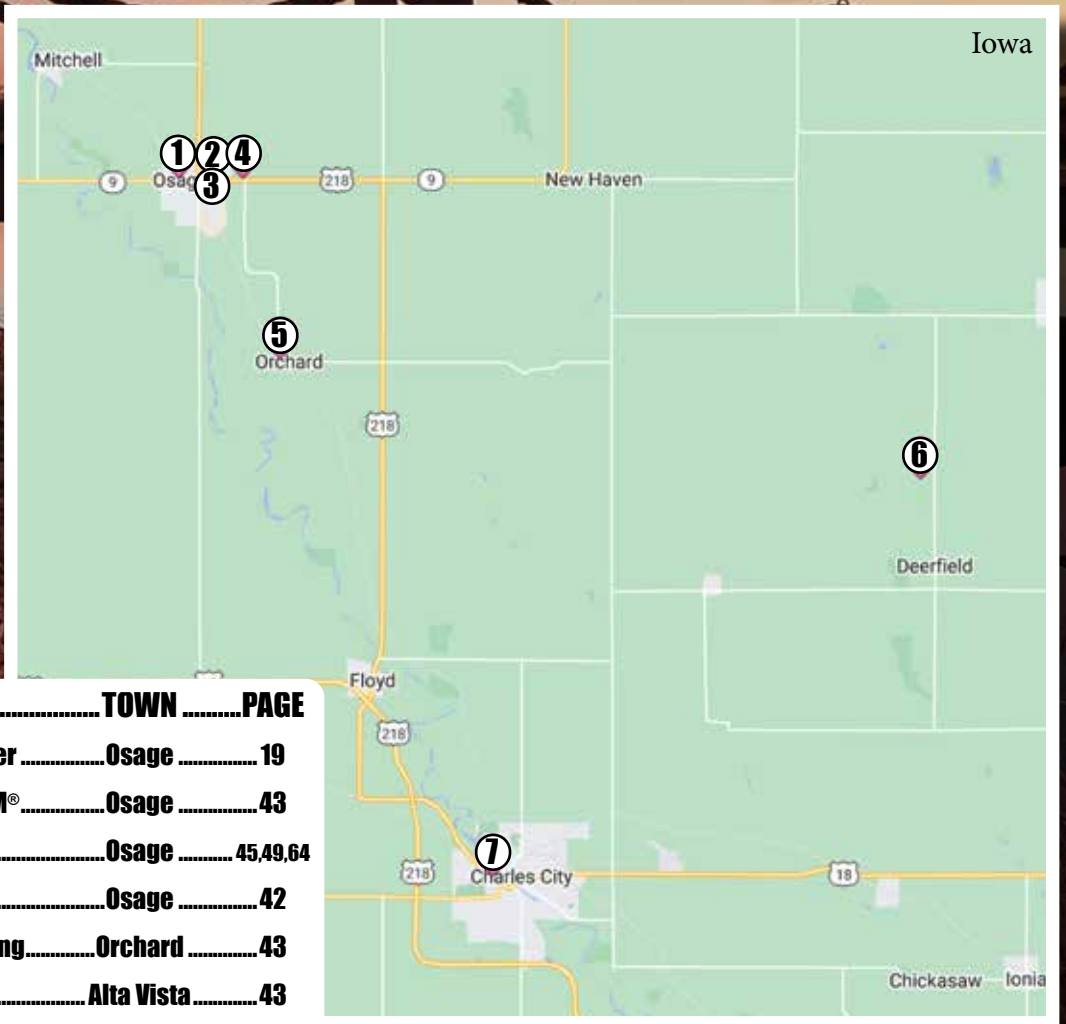

PROFESSIONAL SERVICES

#	BUSINESS	TOWN	PAGE
1	The Village Photographer	Osage	19
2	LifeVantage®PROTANDIM®	Osage	43
3	Big Horn Advertising.....	Osage	45,49,64
4	Mauser Insurance.....	Osage	42
5	Town & Country Grooming.....	Orchard	43
6	Deerfield Locker	Alta Vista	43
7	Farm Bureau (Jay Jung).....	Charles City.....	42