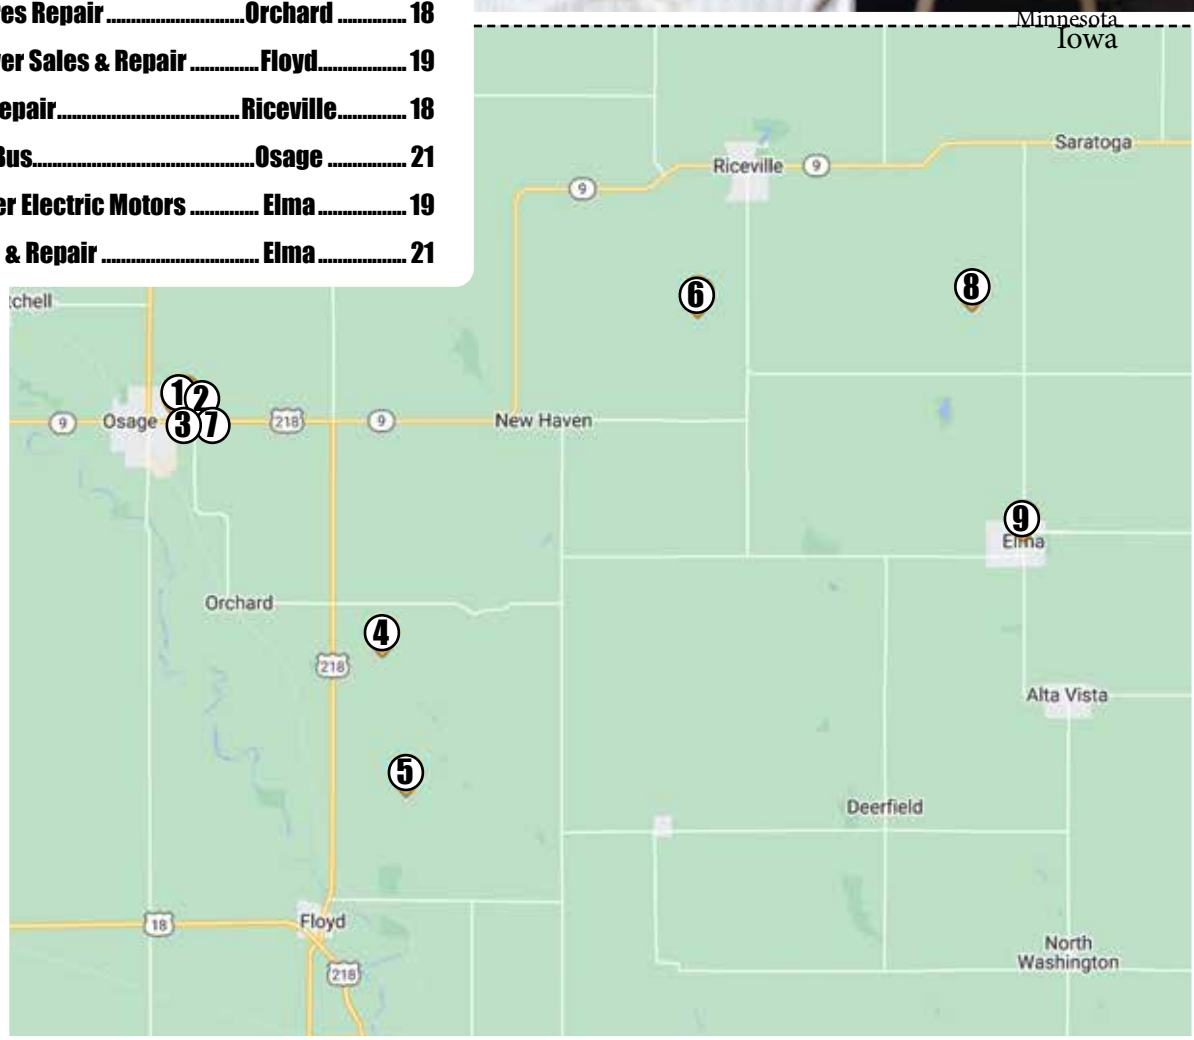

We Also Carry

- Bagged Urea • Bagged Fertilizer
- Gypsum • Super 98G Pellet Line

IMH

Iowa-Missouri Hybrids LLC

 319.293.3114

 209 Dodge St. Keosauqua IA 52565

AUTOMOTIVE & MECHANICAL

| # | BUSINESS | TOWN | PAGE |
|---|----------------------------------|-----------------|------|
| 1 | Cooper's Osage Auto | Osage | 21 |
| 2 | Eastside Automotive | Osage | 21 |
| 3 | Weber Auto Parts-NAPA | Osage | 20 |
| 4 | Sandy Acres Repair | Orchard | 18 |
| 5 | Lawnmower Sales & Repair | Floyd | 19 |
| 6 | M&M Ag Repair | Riceville | 18 |
| 7 | The Elma Bus | Osage | 21 |
| 8 | Burkholder Electric Motors | Elma | 19 |
| 9 | Don's Tire & Repair | Elma | 21 |