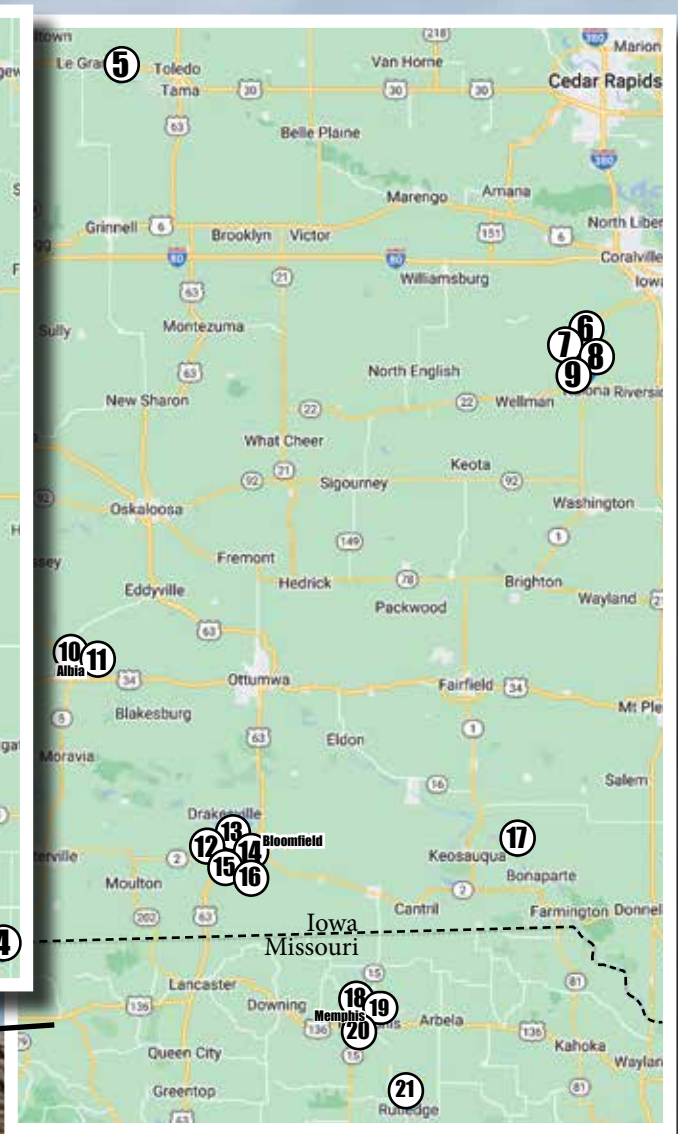

SHOPPING

#	BUSINESS	TOWN	PAGE
26	Fabric Barn.....	Jamesport.....	56
27	Countryside Bakery	Jamesport.....	58
28	H & M Country Store.....	Jamesport.....	58
29	Shearwood Surplus&Supplies...	Jamesport.....	54
30	Jamesport Country Store	Jamesport.....	60
31	Elmrose Essentials.....	Chula	58