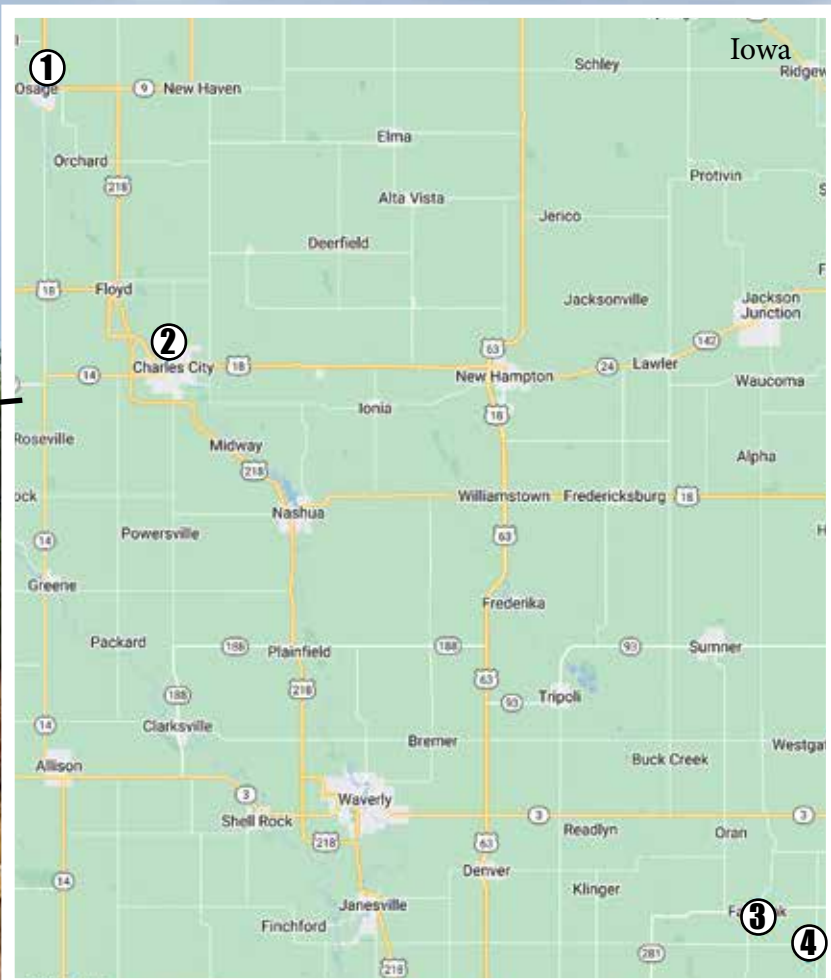

SHOPPING

#	BUSINESS	TOWN	PAGE
26	Fabric Barn.....	Jamesport.....	56
27	Countryside Bakery	Jamesport.....	58
28	H & M Country Store.....	Jamesport.....	58
29	Shearwood Surplus&Supplies...	Jamesport.....	54
30	Jamesport Country Store	Jamesport.....	60
31	Elmrose Essentials.....	Chula	58