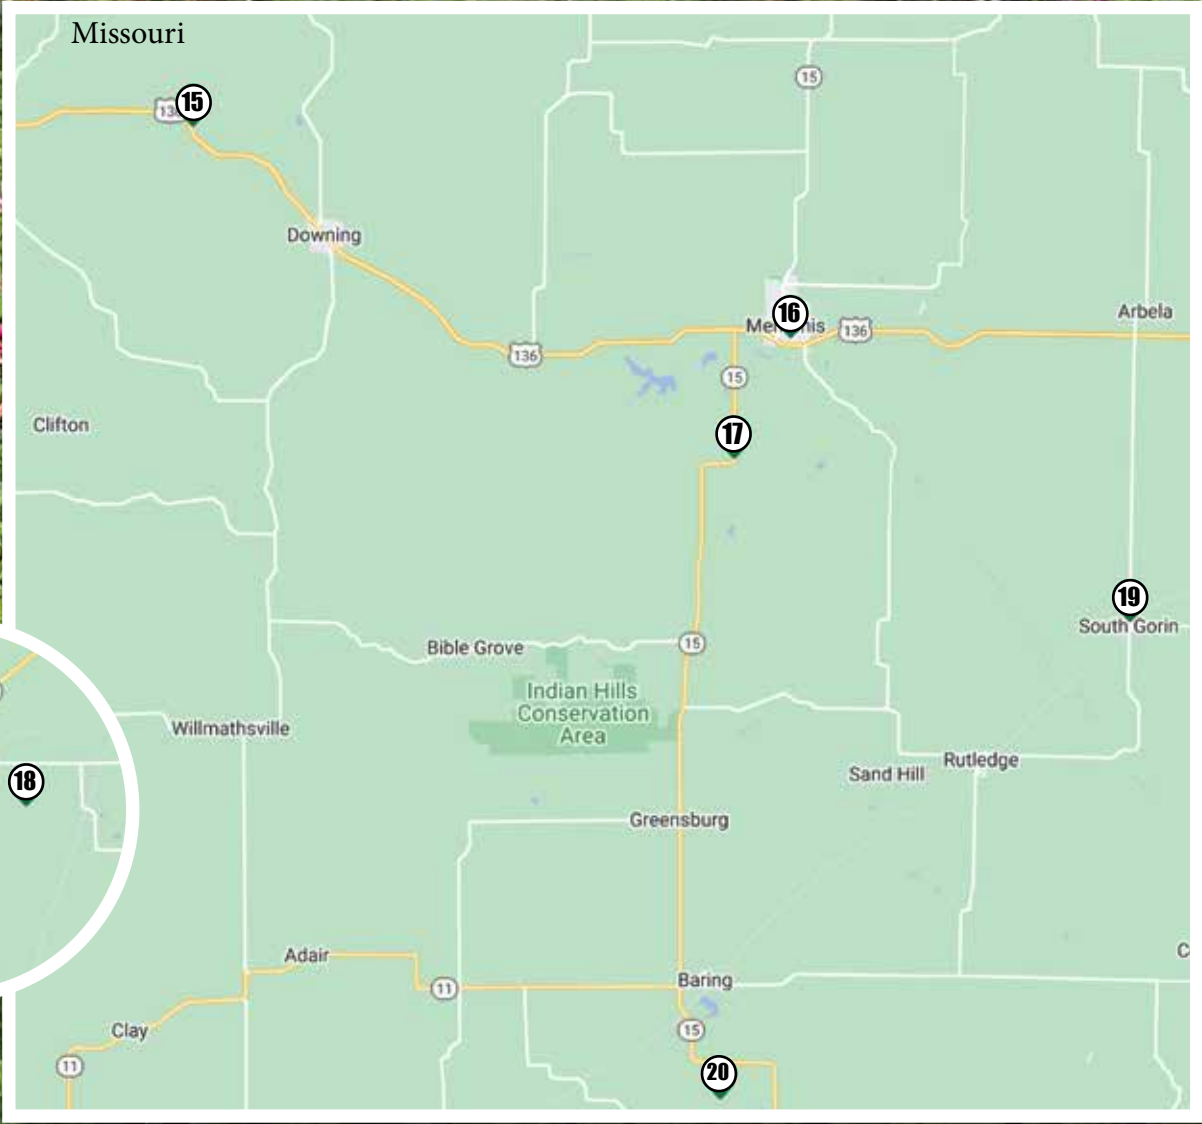

GREENHOUSE

#	BUSINESS	TOWN	PAGE
15	Lilac Hill Greenhouse	Lancaster	36
16	Countryside Flowers	Memphis	36
17	Dutch Garden Nursery	Memphis	37
18	Country Acres Greenhouse&Tiki Hut	Jamesport	36
19	Ramer Greenhouses	South Gorin	36
20	Dutch Garden Nursery	Edina	37