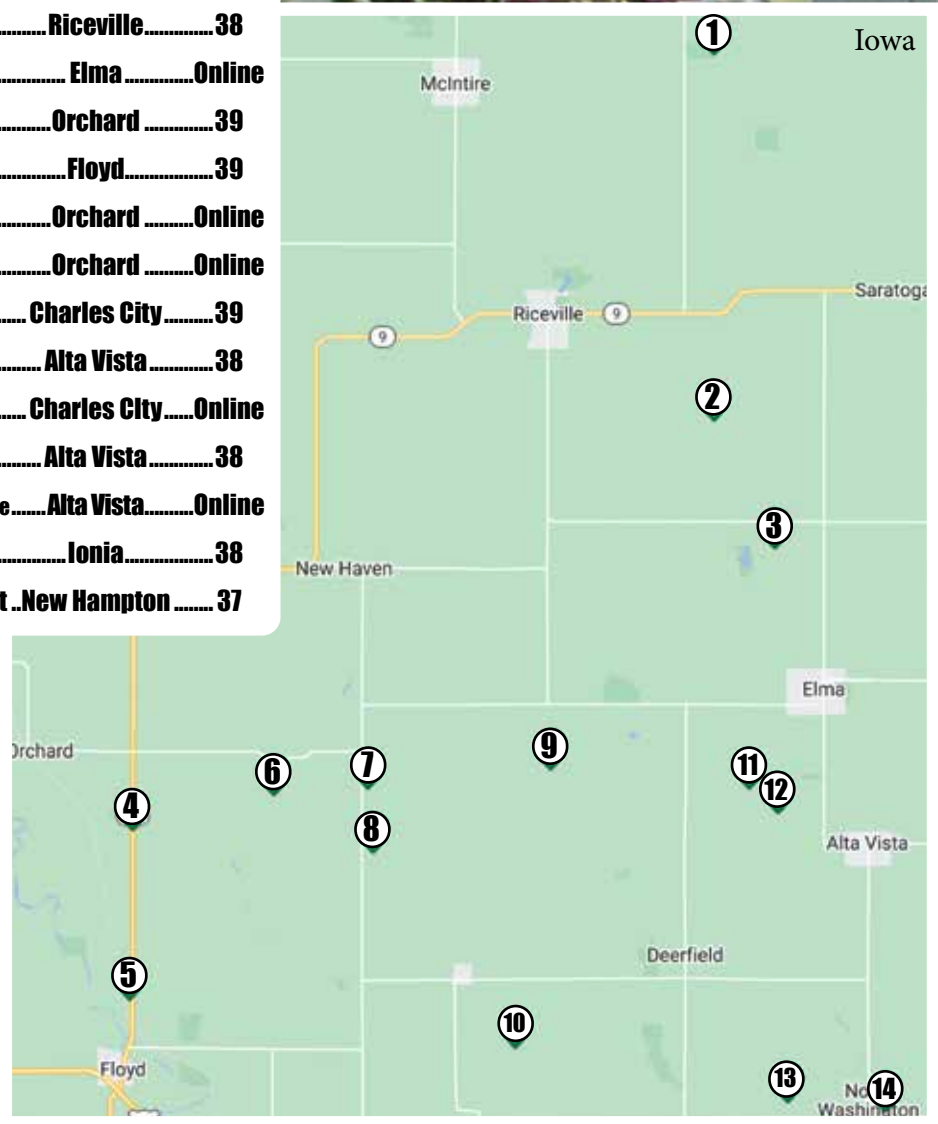

and more...

✉ scott@countrySIDEMO.com
🌐 www.countrySIDEMO.com
📍 11894 State Hwy 15, Memphis, MO 63555

GREENHOUSE PRODUCE & FLOWERS

| # | BUSINESS | TOWN | PAGE |
|----|--|-------------------|--------|
| 1 | Vintage Lane Greenhouse | Riceville..... | 38 |
| 2 | Acme Greenhouse..... | Riceville..... | 38 |
| 3 | Windy Ridge Greenhouse..... | Elma | Online |
| 4 | Countryside Greenhouse..... | Orchard | 39 |
| 5 | Reiff's Farmstand | Floyd..... | 39 |
| 6 | Stillwater Greenhouse | Orchard | Online |
| 7 | Log Cabin Produce..... | Orchard | Online |
| 8 | Underwood Greenhouse | Charles City..... | 39 |
| 9 | Rose Arbor Greenhouse..... | Alta Vista | 38 |
| 10 | Sunny Brook Flower | Charles City..... | Online |
| 11 | Windy Hills Perennials | Alta Vista | 38 |
| 12 | Oak Grove Greenhouse&Poly Furniture..... | Alta Vista..... | Online |
| 13 | KR Greenhouse | Ionia..... | 38 |
| 14 | Fruit & Flower Farm & Market .. | New Hampton | 37 |