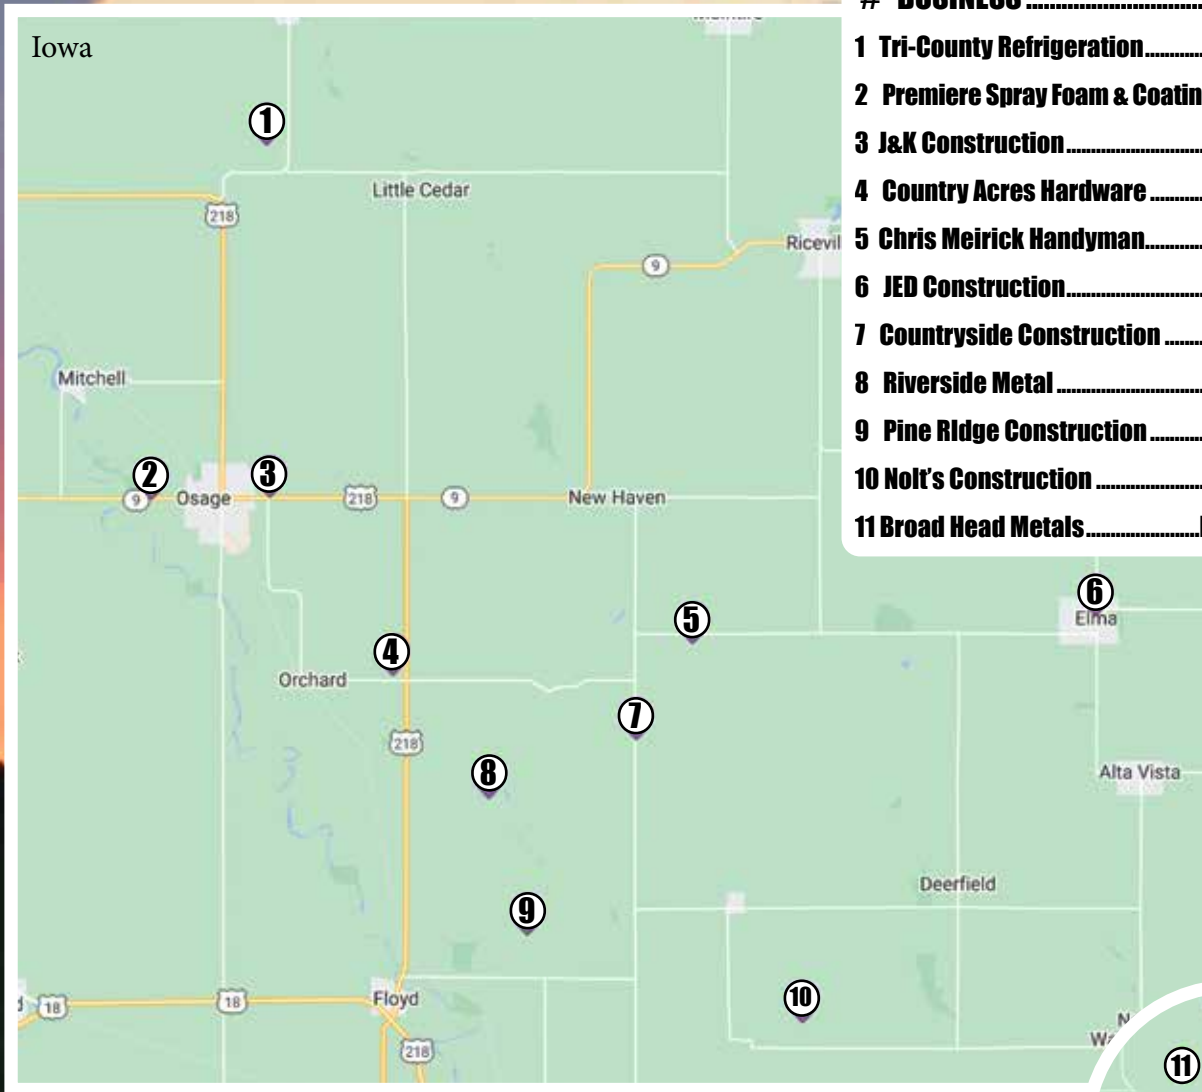

MON-FRI 7:00 TO 5:30

SAT - 7:00 TO 12:00

Don's
TIRE & REPAIR

Fast Friendly
Service

701 BUSTI AVE. - ELMA IA 50628

CONSTRUCTION & CONTRACTORS

| # | BUSINESS | TOWN | PAGE |
|----|-----------------------------------|--------------------|------|
| 1 | Tri-County Refrigeration..... | Osage | 29 |
| 2 | Premiere Spray Foam & Coatings... | Osage | 24 |
| 3 | J&K Construction..... | Osage | 25 |
| 4 | Country Acres Hardware | Orchard | 30 |
| 5 | Chris Meirick Handyman..... | Orchard | 24 |
| 6 | JED Construction..... | Elma | 26 |
| 7 | Countryside Construction | Orchard | 27 |
| 8 | Riverside Metal | Floyd..... | 30 |
| 9 | Pine Ridge Construction | Charles City..... | 24 |
| 10 | Nolt's Construction | Charles City..... | 25 |
| 11 | Broad Head Metals..... | Independence | 30 |